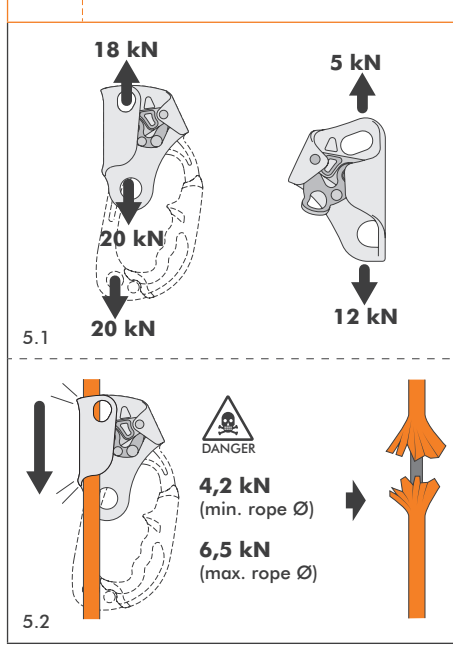

89/686/CEE -
 Personal Protective Equipment against falls from a height.

ISTI 2D642CTSI_rev.1 05-18

1 MODELS CHART

Product model	Ref. No.	Weight	Standard
QUICK'UP+ L	2D639**	215 g	EN 567 EN 12841-B
QUICK'UP+ R			
CHEST ASCENDER+ CHEST ASCENDER HC	2D640**	140 g	
ASCENDER SIMPLE+	2D642**	150 g	
	2D642D5	160 g	
QUICK ROLL R	2D663**	255 g	
PULLEY IS NOT A PPE QUICK ROLL L			

2 ROPE COMPATIBILITY

STANDARD EN 567:2013	EN 892 - Ø 8+13 mm
	EN 1891 - Ø 8+13 mm
STANDARD EN 12841:2006-B	ROPE EN 1891-A Ø 10+13 mm

3 MAX RATED LOADS

EN 1891 - EN 892	
Ø 8 + 10 mm	max 100 kg
Ø 10 + 13 mm	max 140 kg

4 MARKING / NOMENCLATURE OF PARTS

5 BREAKING STRENGTH

13 ASCENDER SIMPLE+ / PRECAUTIONS OF USE

14 CHEST ASCENDER+ / HC PRECAUTIONS OF USE

15 ASCENDER SIMPLE+ / HC QUICK'UP+ - OTHER USES

20 ASCENDER SIMPLE+ SAFETY COVERS