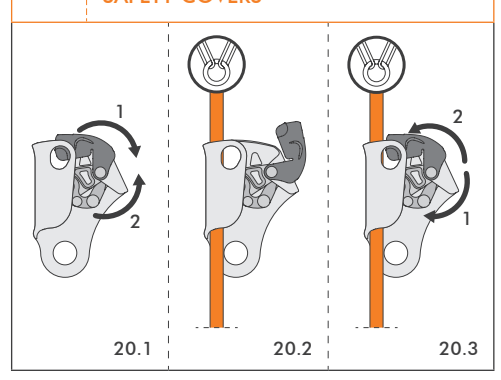

89/686/CEE -
 Personal Protective Equipment against falls from a height.

ISTI 2D642CTSI_rev.1 05-18

1 MODELS CHART

Product model	Ref. No.	Weight	Standard
QUICK'UP+ L	2D639**	215 g	EN 567 EN 12841-B
QUICK'UP+ R			
CHEST ASCENDER+ CHEST ASCENDER HC	2D640**	140 g	
ASCENDER SIMPLE+	2D642**	150 g	
	2D642D5	160 g	
QUICK ROLL R	2D663**	255 g	
PULLEY IS NOT A PPE QUICK ROLL L			

2 ROPE COMPATIBILITY

STANDARD EN 567:2013	EN 892 - Ø 8+13 mm
	EN 1891 - Ø 8+13 mm
STANDARD EN 12841:2006-B	ROPE EN 1891-A Ø 10+13 mm

3 MAX RATED LOADS

EN 1891 - EN 892	
Ø 8 + 10 mm	max 100 kg
Ø 10 + 13 mm	max 140 kg

4 MARKING / NOMENCLATURE OF PARTS

5 BREAKING STRENGTH

13 ASCENDER SIMPLE+ / PRECAUTIONS OF USE

14 CHEST ASCENDER+ / HC PRECAUTIONS OF USE

15 ASCENDER SIMPLE+ / HC QUICK'UP+ - OTHER USES

20 ASCENDER SIMPLE+ SAFETY COVERS