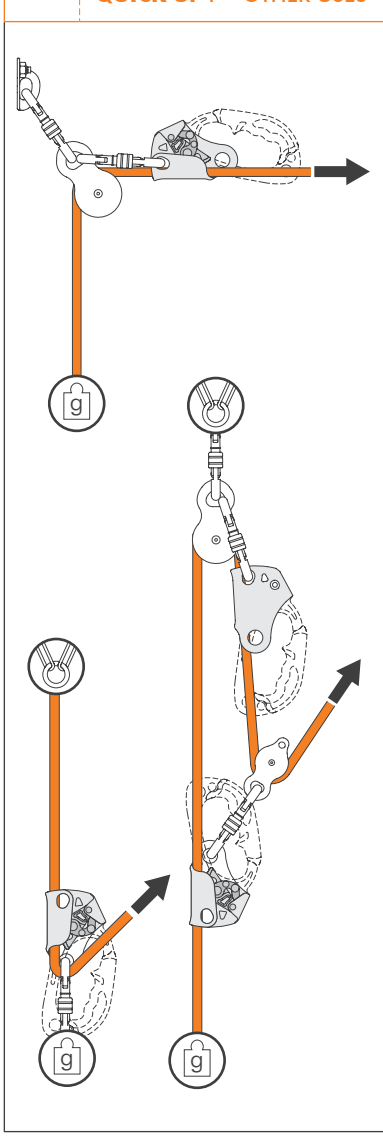

89/686/CEE -
 Personal Protective Equipment against falls from a height.

ISTI 2D642CTSI_rev.1 05-18

1 MODELS CHART

Product model	Ref. No.	Weight	Standard
QUICK'UP+ L	2D639**	215 g	EN 567 EN 12841-B
QUICK'UP+ R			
CHEST ASCENDER+ CHEST ASCENDER HC	2D640**	140 g	
ASCENDER SIMPLE+	2D642**	150 g	
	2D642D5	160 g	
QUICK ROLL R	2D663**	255 g	
PULLEY IS NOT A PPE QUICK ROLL L			

2 ROPE COMPATIBILITY

STANDARD EN 567:2013	EN 892 - Ø 8+13 mm
	EN 1891 - Ø 8+13 mm
STANDARD EN 12841:2006-B	ROPE EN 1891-A Ø 10+13 mm

3 MAX RATED LOADS

EN 1891 - EN 892	
Ø 8 + 10 mm	max 100 kg
Ø 10 + 13 mm	max 140 kg

4 MARKING / NOMENCLATURE OF PARTS

5 BREAKING STRENGTH

13 ASCENDER SIMPLE+ / PRECAUTIONS OF USE

14 CHEST ASCENDER+ / HC PRECAUTIONS OF USE

15 ASCENDER SIMPLE+ / HC QUICK'UP+ - OTHER USES

20 ASCENDER SIMPLE+ SAFETY COVERS

21 QUICK ROLL - WARNINGS

22 LEGEND

6 ASCENDER SIMPLE+ / QUICK'UP+ - INSTALLATION AND TESTING

7 ASCENDER SIMPLE+ / QUICK'UP+ - INSTRUCTIONS OF USE

8 ASCENDER SIMPLE+ AND QUICK'UP+ ATTENTION!

9 CHEST ASCENDER+ / HC - INSTALLATION AND TESTING