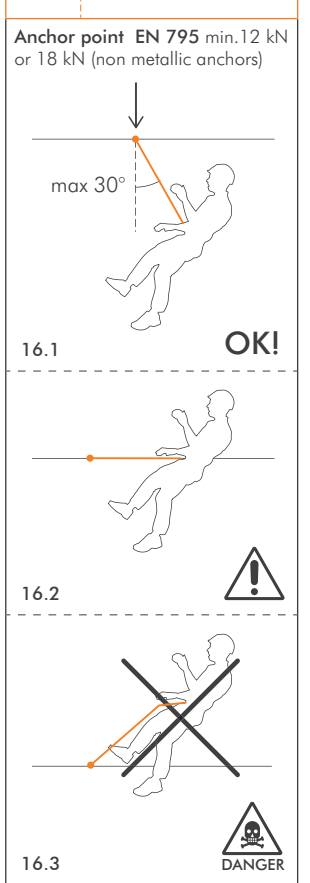

16 ATTENTION!