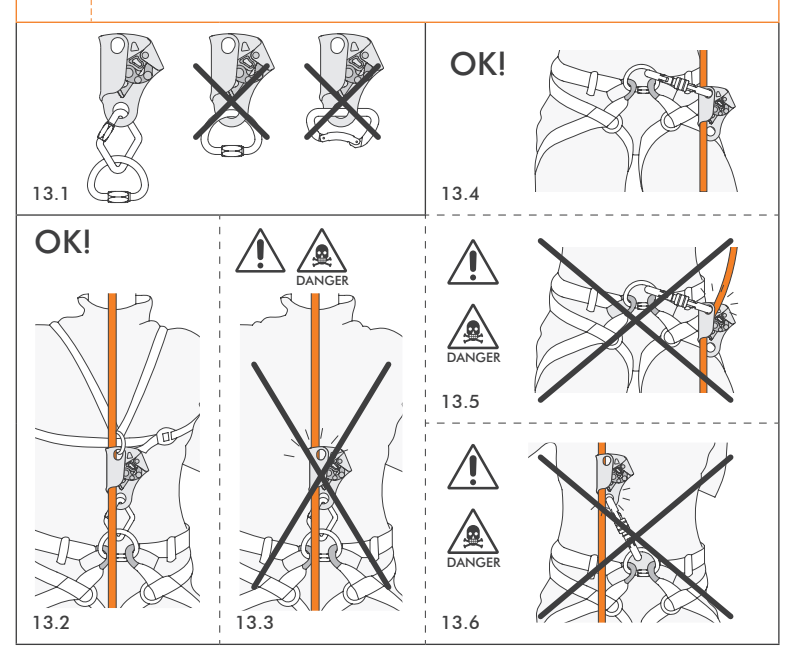

13 ASCENDER SIMPLE+ / PRECAUTIONS OF USE