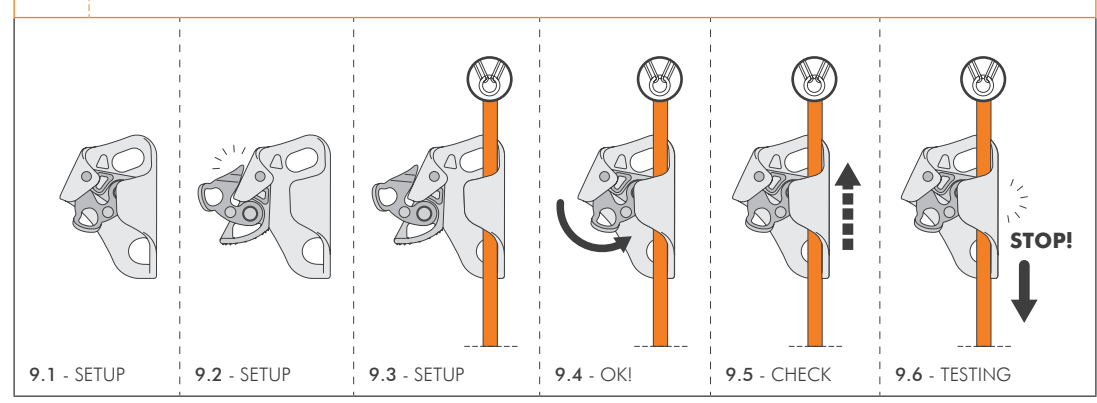

9 CHEST ASCENDER+ / HC - INSTALLATION AND TESTING