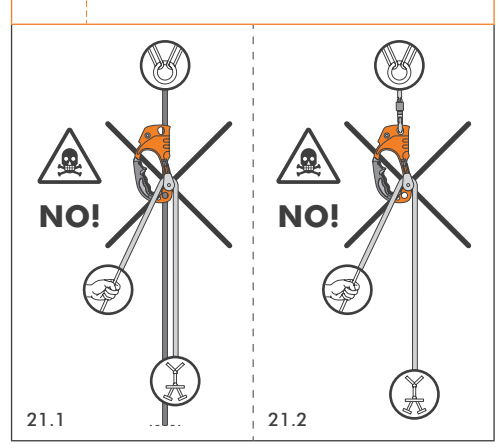

21 QUICK ROLL - WARNINGS